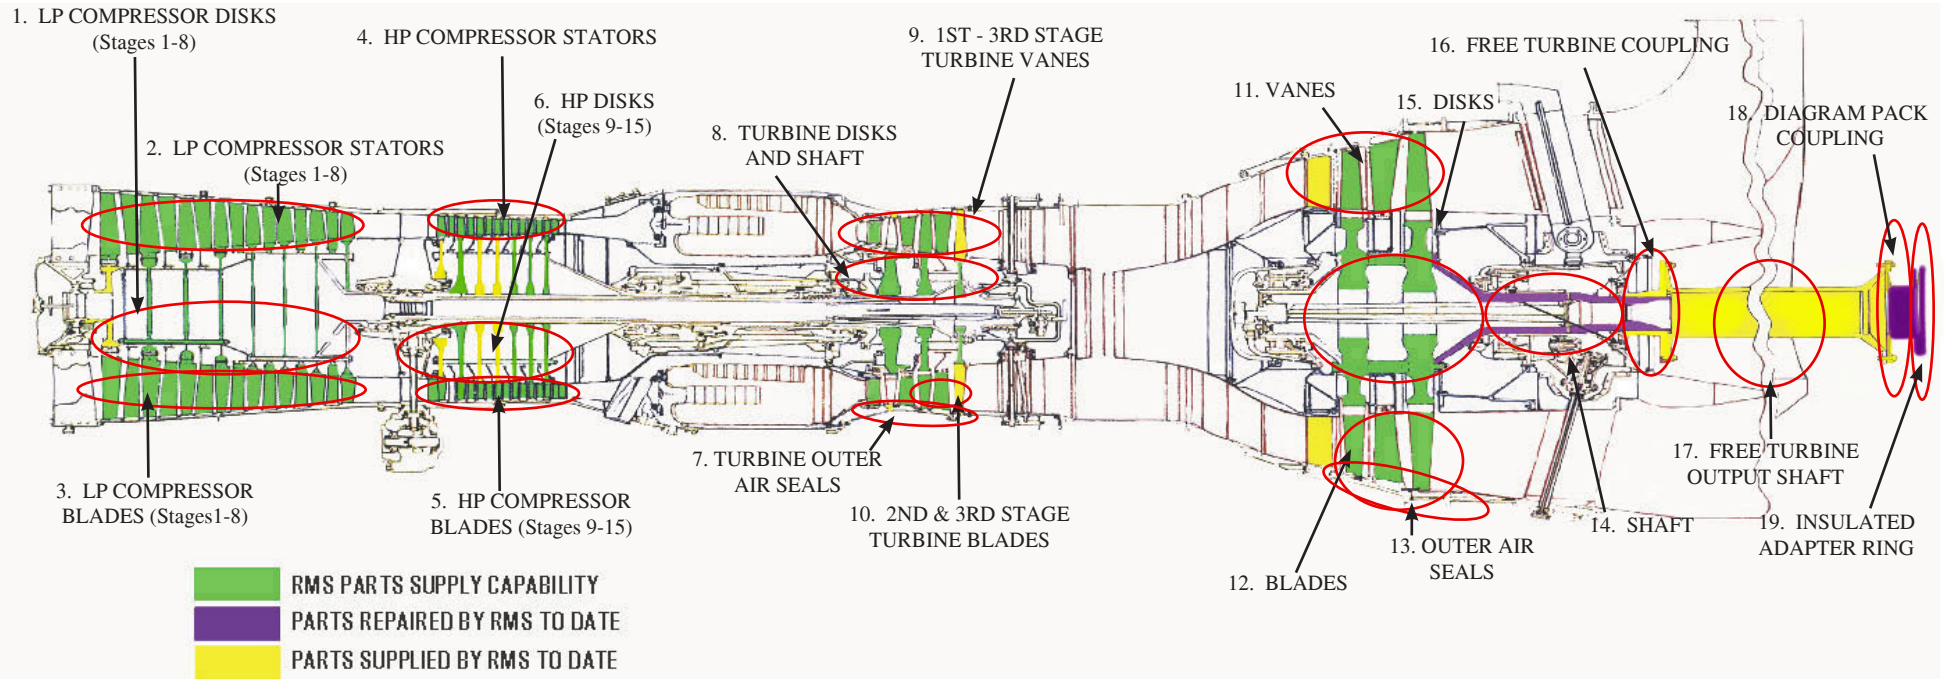

RMS FT4 COMPONENT SUPPLY

ROTATING MACHINERY SERVICES, INC.

2760 BAGLYOS CIRCLE

BETHLEHEM, PA 18020

MAIN OFFICE: 484-821-0702 • FAX 484-821-0710

www.RotatingMachinery.com